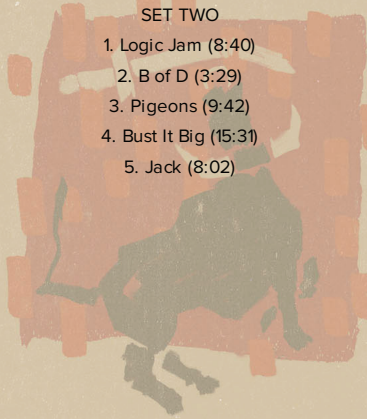

fall 2008 Widespread Panic

DISC ONE

SET ONE

1. Logic Jam (7:05)
2. Ribs and Whiskey (5:56)
3. Blackout Blues (7:57)
4. Walkin' (For Your Love) (3:54)
5. Climb To Safety (6:04)
6. Walkin' (For Your Love) (11:28)
7. Rock (6:23)
8. I'm Not Alone (6:30)
9. The Take Out (2:24)
10. Papa Johnny Road (8:25)
11. Porch Song (3:41)

DISC TWO

SET TWO

1. Logic Jam (8:40)
2. B of D (3:29)
3. Pigeons (9:42)
4. Bust It Big (15:31)
5. Jack (8:02)

DISC THREE

SET TWO

1. Fairies Wear Boots (10:21)
2. Drums (13:05)
3. Charleston Jam (11:16)
4. I Walk On Guilded Splinters (11:19)
5. Love Tractor (5:41)
6. Flat Foot Flewzy (7:17)

ENCORE

7. End Of The Show (4:49)
8. Aint Life Grand (5:27)

©2008 WIDESPREAD PANIC. ALL RIGHTS RESERVED. WARNING: UNAUTHORIZED REPRODUCTION OF THIS RECORDING IS PROHIBITED BY FEDERAL LAW AND SUBJECT TO CRIMINAL PROSECUTION.