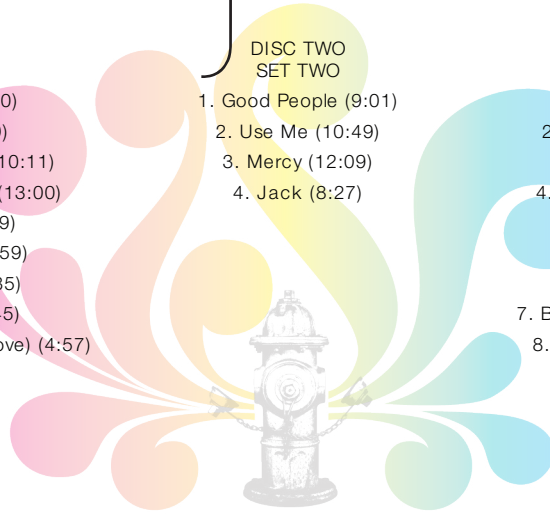

ENCORE

7. Big Wooly Mammoth (8:21)
8. This Part of Town (5:50)
9. Knocking 'Round The Zoo (6:44)