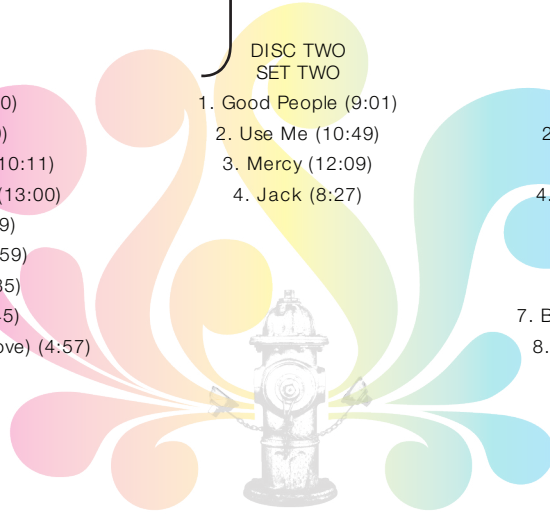

widespread panic summer 2008

DISC ONE SET ONE

1. Heroes (5:20)
2. Glory (5:29)
3. Chainsaw City (10:11)
4. Ain't Life Grand (13:00)
5. Coach (3:29)
6. C. Brown (6:59)
7. Flicker (10:35)
8. Hatfield (8:45)
9. Walkin' (For Your Love) (4:57)

DISC TWO SET TWO

1. Good People (9:01)
2. Use Me (10:49)
3. Mercy (12:09)
4. Jack (8:27)

DISC THREE SET TWO

1. Diner (15:28)
2. Tie Your Shoes (8:02)
3. Drums (5:04)
4. Bean Town Jam (2:55)
5. Pigeons (8:52)
6. Love Tractor (7:40)

ENCORE

7. Big Wooly Mammoth (8:21)
8. This Part of Town (5:50)
9. Knocking 'Round The Zoo (6:44)