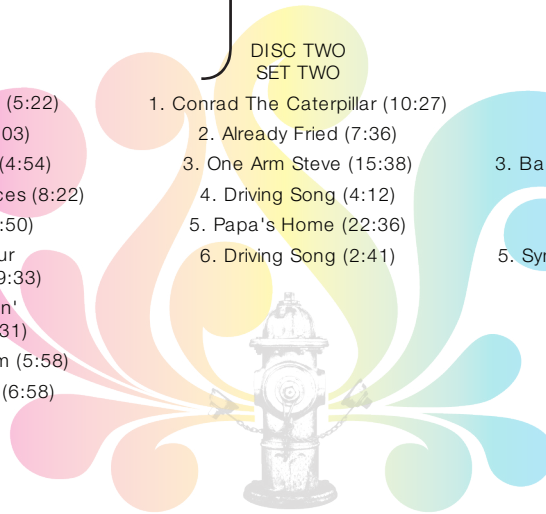

DISC THREE SET TWO

1. Gimme (5:10)
  2. Machine (3:20)
  3. Barstools and Dreamers (12:24)
  4. Mr. Soul (6:14)
2. ENCORE
5. Sympathy For The Devil (11:13)