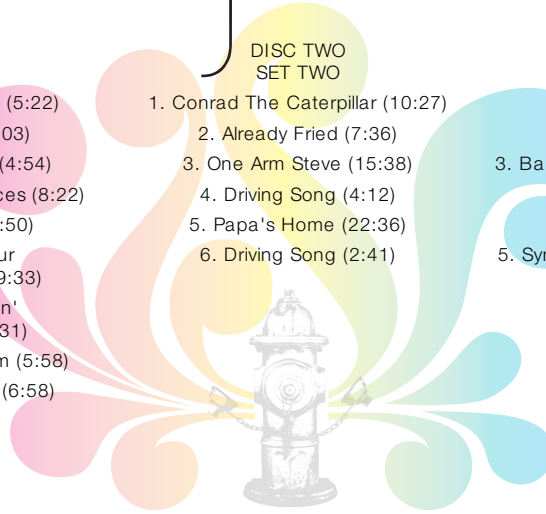

widespread panic summer 2008

DISC ONE SET ONE

1. From the Cradle (5:22)
2. Better Off (5:03)
3. Three Candles (4:54)
4. Pickin' Up The Pieces (8:22)
5. Wondering (8:50)
6. Party At Your
  Mama's House (9:33)
7. Stop Breakin'
  Down Blues (6:31)
8. Dark Day Program (5:58)
9. Proving Ground (6:58)

DISC TWO SET TWO

1. Conrad The Caterpillar (10:27)
2. Already Fried (7:36)
3. One Arm Steve (15:38)
4. Driving Song (4:12)
5. Papa's Home (22:36)
6. Driving Song (2:41)

DISC THREE SET TWO

1. Gimme (5:10)
  2. Machine (3:20)
  3. Barstools and Dreamers (12:24)
  4. Mr. Soul (6:14)
2. ENCORE
5. Sympathy For The Devil (11:13)